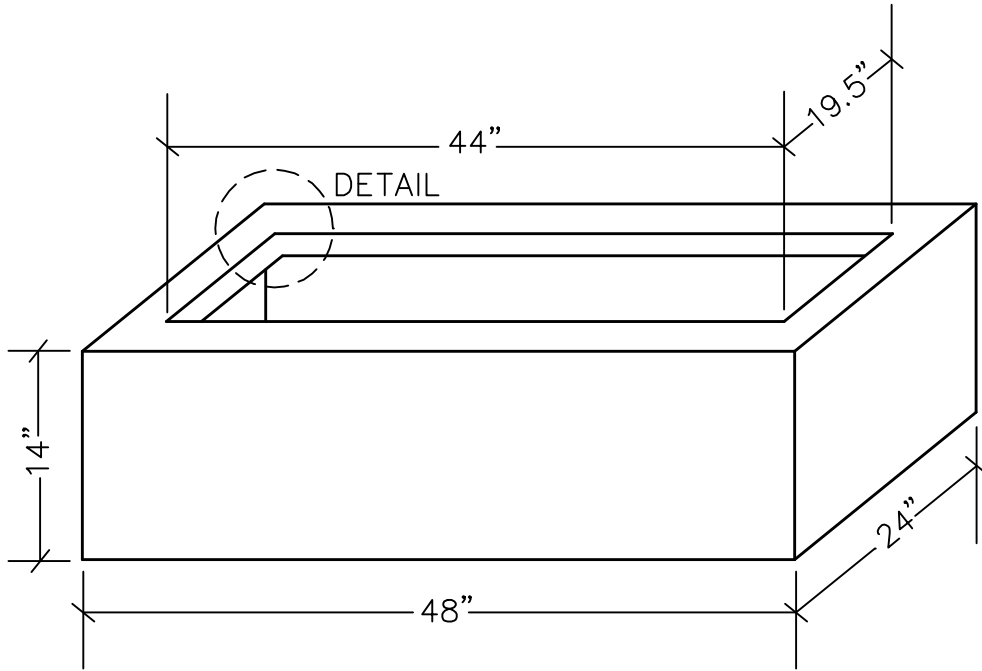

CANNON PLANTER
MODEL NUMBER 1CA-482414

DETAIL